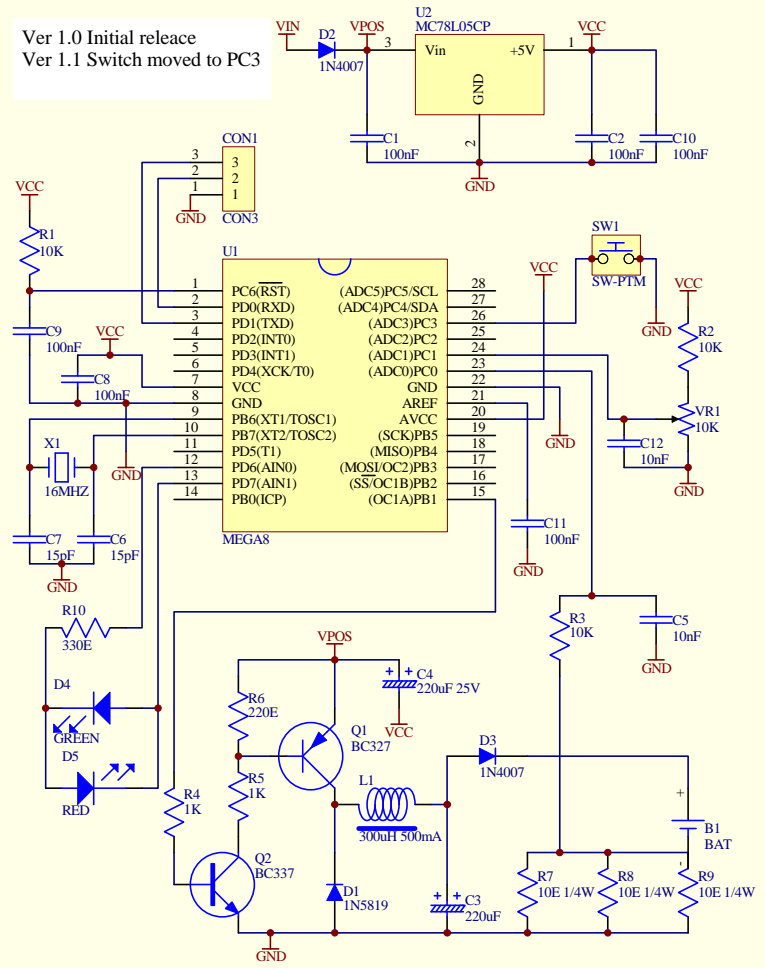

Ver 1.0 Initial release
 Ver 1.1 Switch moved to PC3

Title		
Size	Number	Revision
A		
Date:	10-Dec-2006	Sheet of
File:	D:\MYSITE-1_\SHEET_1.SCH	Drawn By: